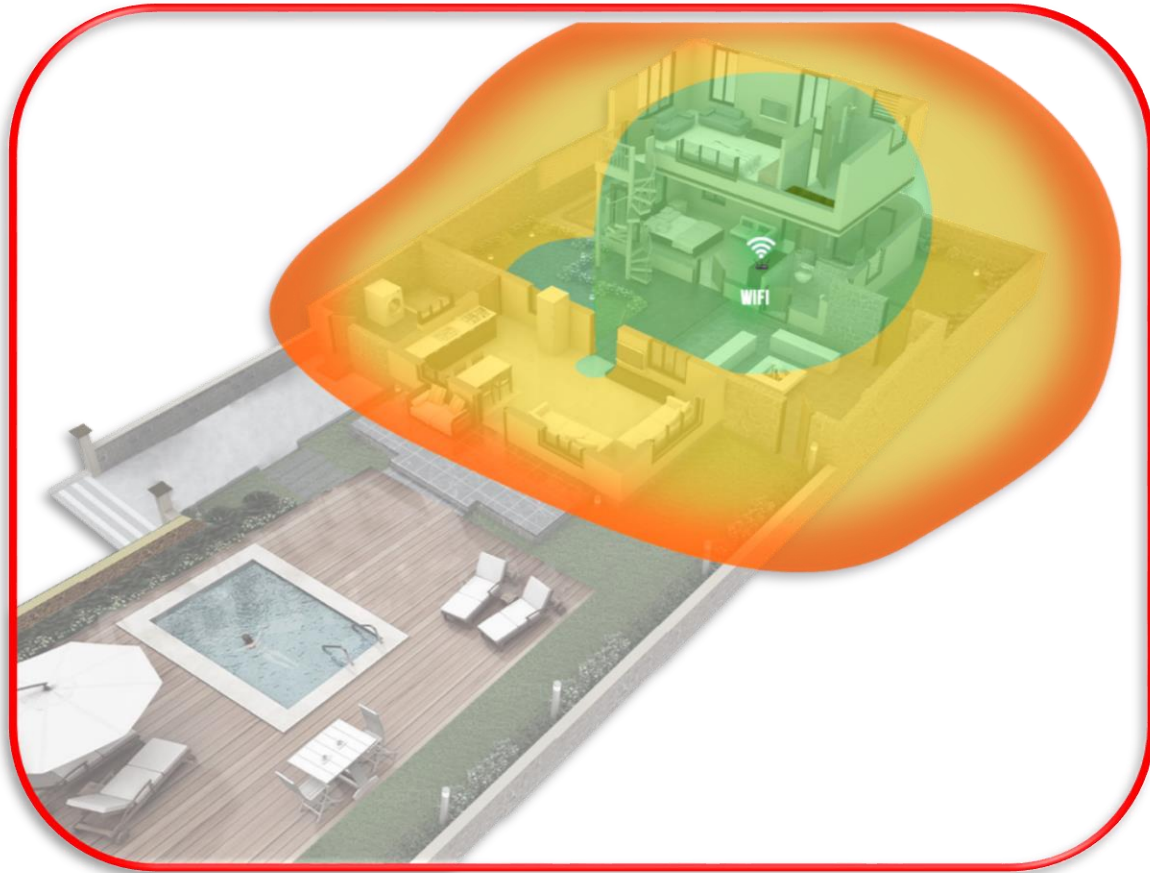

INCREASES WiFi ROUTERS OPERATING RANGE IN THE SELECTED DIRECTION UP TO 3 TIMES.

WiFi DIRECT IS MANUFACTURED AS EXTENSION, IT IS EASY MOUNTED ON STATIONARY ROUTER OR ACCESS POINT ANTENNA, AND CAN BE POINTED TOWARDS SPECIFIED DIRECTION.

WiFiLADDER

WiFi Ladder is 7-element Yagi antenna. It has directional features and amplifies transmitted WiFi signal towards specified direction.

Dimensions of directors and distances between them are optimized in physical model; that enabled to reach better rates of WiFi signal gain.

WiFiLADDER

FEEL THE DIFFERENCE IMMEDIATELY

IN THE APPARTMENT

WiFiLADDER

POINT YOUR WIFI WHERE YOU NEED IT

IN THE COUNTRY HOUSE

WiFiLADDER

YOU NEED WIFI MORE THAN YOUR NEIGHBOURS

IN THE APARTMENT

WiFiLADDER

WHY IT'S YOU WHO NEEDS IT

IT HELPS YOU TO COVER 'BLIND' WIFI AREAS

IT INCREASES WIFI ROUTERS OPERATING RANGE IN THE SELECTED DIRECTION UP TO 3 TIMES

IT IS SIMPLE AND RELIABLE DESIGN