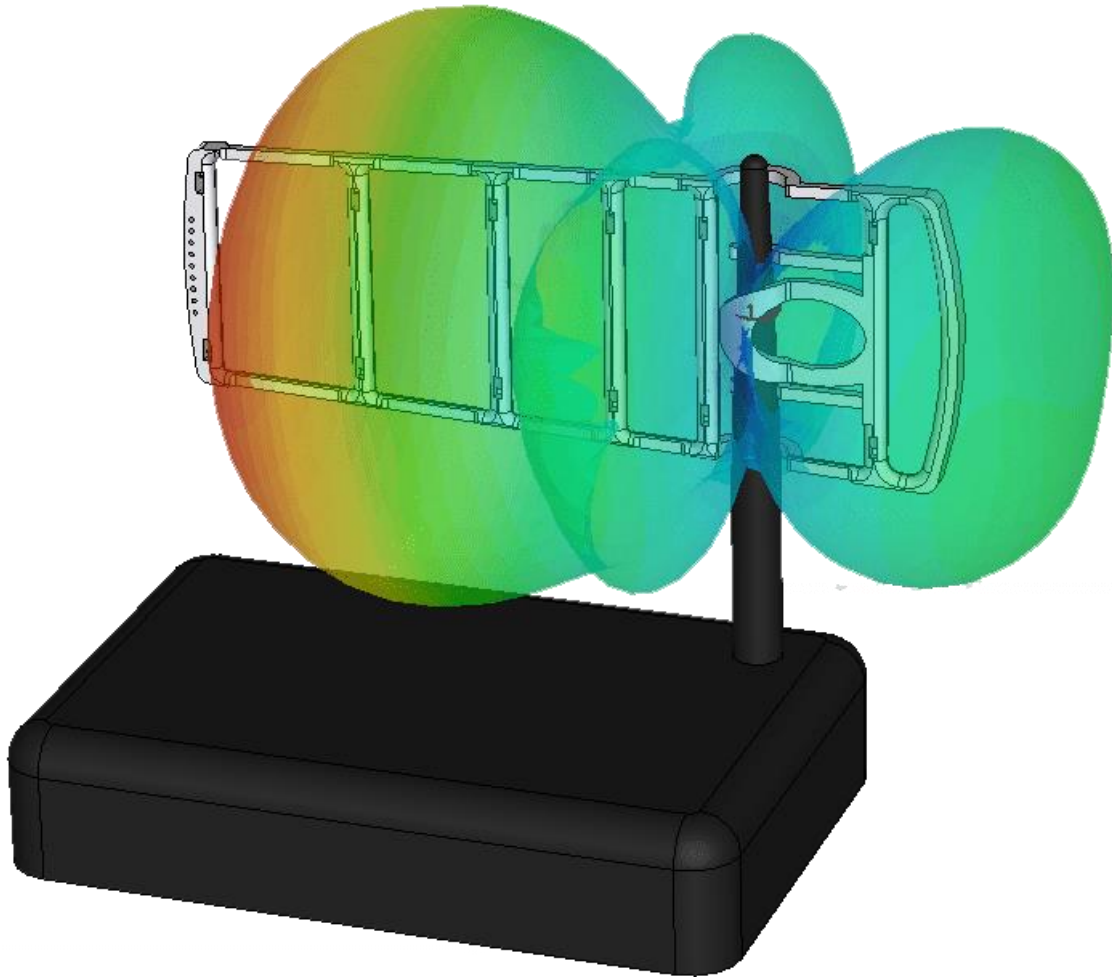

WiFiLADDER

WiFiLADDER

BAS 2002

**DIRECTIONAL WIFI ANTENNA
FOR WIFI ROUTERS WITH ROD ANTENNA**

REMO
ELECTRONICS

WiFiLADDER

WiFi LADDER ANTENNA PROVIDES TO EXPAND COVERAGE OF YOUR HOME OR OFFICE WiFi NETWORK INTO DESIRED DIRECTION

INCREASES WiFi ROUTERS OPERATING RANGE IN THE SELECTED DIRECTION UP TO 3 TIMES.

WiFi DIRECT IS MANUFACTURED AS EXTENSION, IT IS EASY MOUNTED ON STATIONARY ROUTER OR ACCESS POINT ANTENNA, AND CAN BE POINTED TOWARDS SPECIFIED DIRECTION.

WiFiLADDER

WiFi Ladder is 7-element Yagi antenna. It has directional features and amplifies transmitted WiFi signal towards specified direction.

Dimensions of directors and distances between them are optimized in physical model; that enabled to reach better rates of WiFi signal gain.