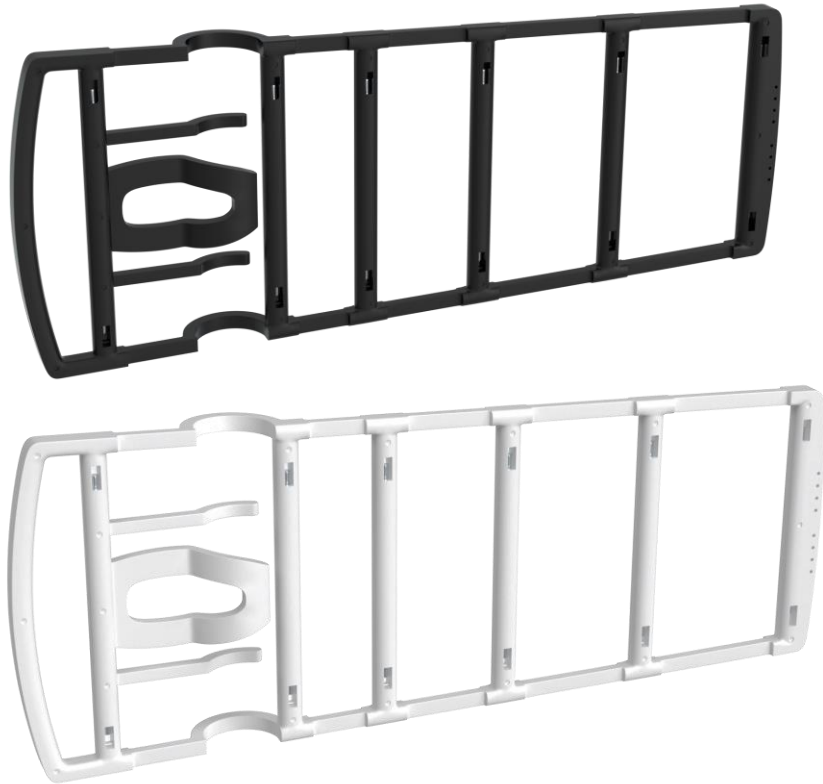

WiFiLADDER

OEM READY

ORDER ANTENNA OF YOUR CUSTOM DESIGN.

PRODUCTION PROCESS ALLOWS US TO MODIFY ANTENNA BRANDS FOR MAJOR CUSTOMERS AND OEM CLIENTS.

CUSTOMIZED ARE:

- FULL COLOR LINER ON YOUR PACKING
- ANTENNA COLOR
- PASSPORT
- WARRANTY CERTIFICATE