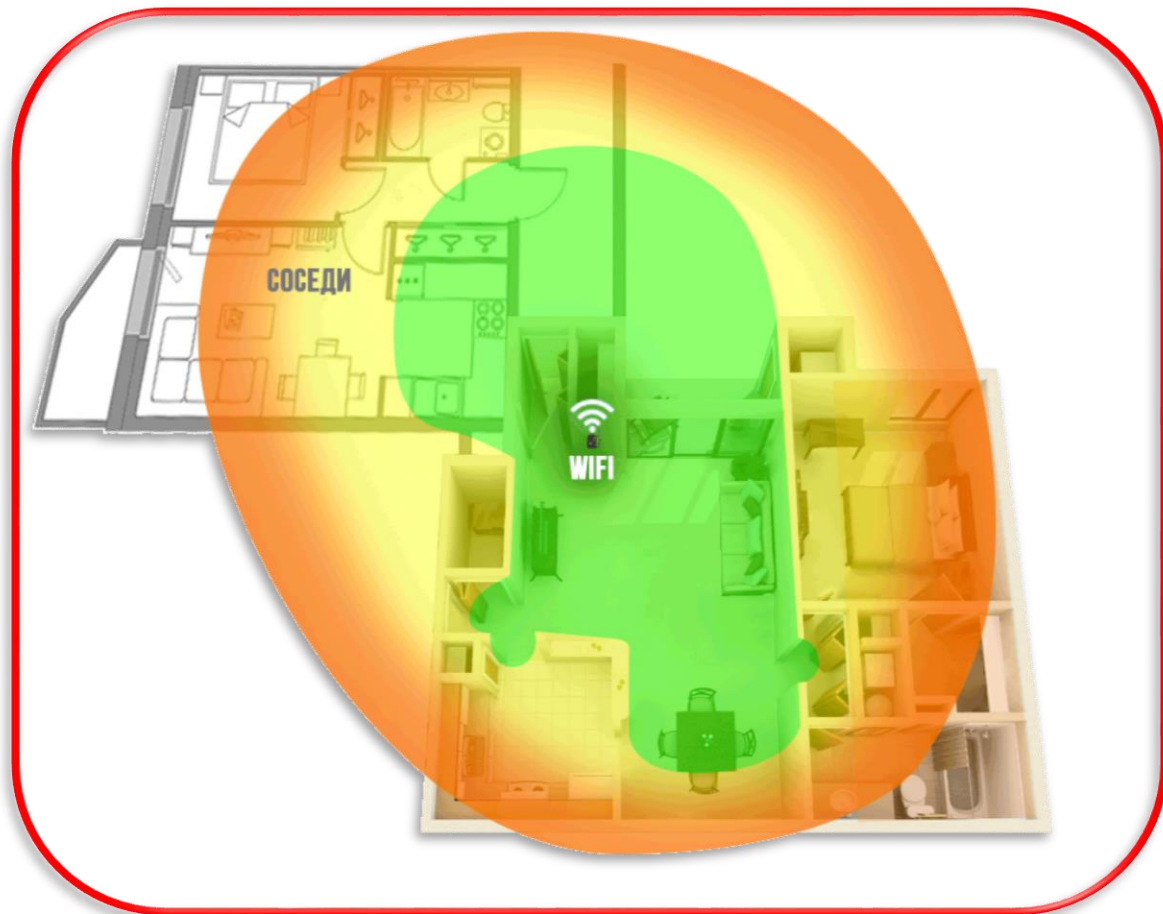

INCREASES WiFi ROUTERS OPERATING RANGE IN THE SELECTED DIRECTION UP TO 3 TIMES.

WiFi DIRECT IS MANUFACTURED AS EXTENSION, IT IS EASY MOUNTED ON STATIONARY ROUTER OR ACCESS POINT ANTENNA, AND CAN BE POINTED TOWARDS SPECIFIED DIRECTION.

WiFiLADDER

WiFi Ladder is 7-element Yagi antenna. It has directional features and amplifies transmitted WiFi signal towards specified direction.

Dimensions of directors and distances between them are optimized in physical model; that enabled to reach better rates of WiFi signal gain.

WiFiLADDER

FEEL THE DIFFERENCE IMMEDIATELY

IN THE APPARTMENT

WiFiLADDER

POINT YOUR WIFI WHERE YOU NEED IT

IN THE COUNTRY HOUSE

WiFiLADDER

YOU NEED WIFI MORE THAN YOUR NEIGHBOURS

IN THE APARTMENT

WiFiLADDER

WHY IT'S YOU WHO NEEDS IT

IT HELPS YOU TO COVER 'BLIND' WIFI AREAS

IT INCREASES WIFI ROUTERS OPERATING RANGE IN THE SELECTED DIRECTION UP TO 3 TIMES

IT IS SIMPLE AND RELIABLE DESIGN