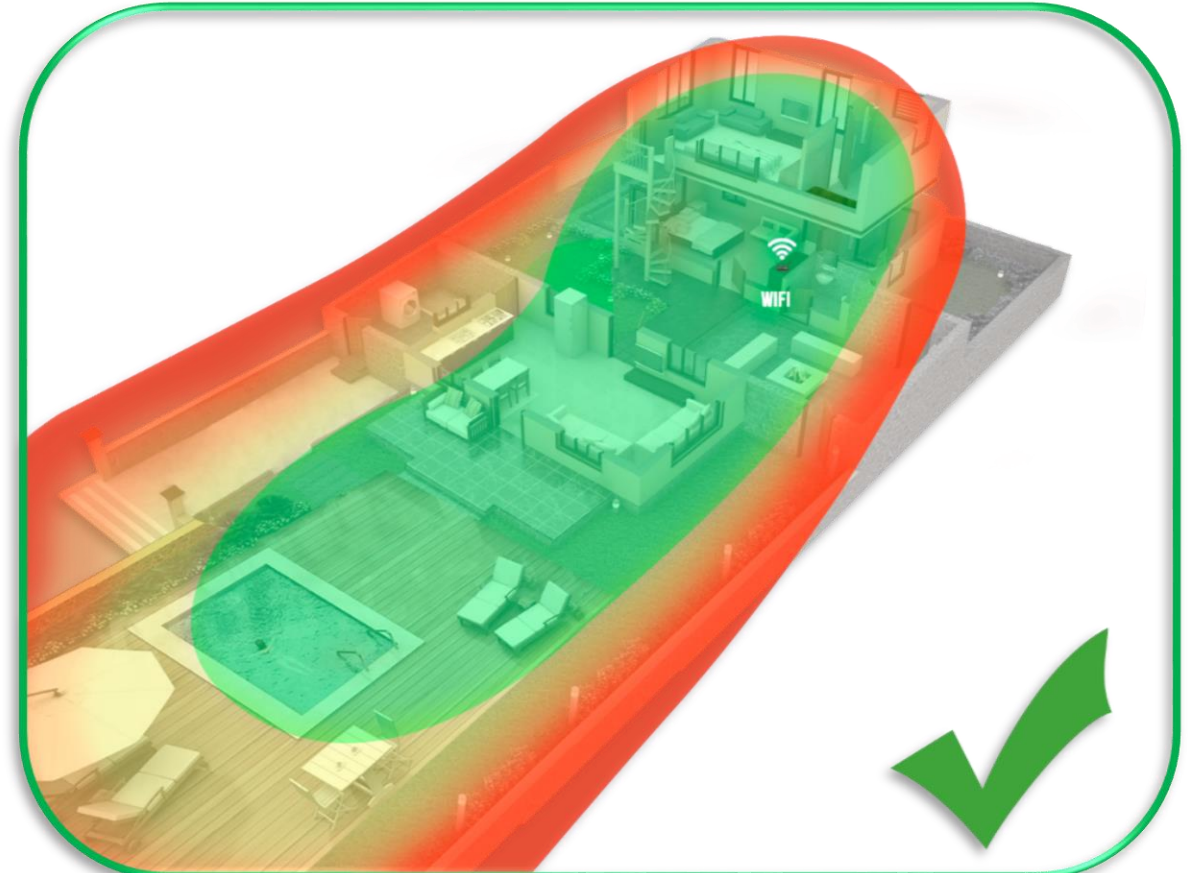

INCREASES WiFi ROUTERS OPERATING RANGE IN THE SELECTED DIRECTION UP TO 3 TIMES.

WiFi DIRECT IS MANUFACTURED AS EXTENSION, IT IS EASY MOUNTED ON STATIONARY ROUTER OR ACCESS POINT ANTENNA, AND CAN BE POINTED TOWARDS SPECIFIED DIRECTION.

WiFiLADDER

WiFi Ladder is 7-element Yagi antenna. It has directional features and amplifies transmitted WiFi signal towards specified direction.

Dimensions of directors and distances between them are optimized in physical model; that enabled to reach better rates of WiFi signal gain.

WiFiLADDER

FEEL THE DIFFERENCE IMMEDIATELY

IN THE APPARTMENT

WiFiLADDER

POINT YOUR WIFI WHERE YOU NEED IT

IN THE COUNTRY HOUSE

WiFiLADDER

YOU NEED WIFI MORE THAN YOUR NEIGHBOURS

IN THE APARTMENT

WiFiLADDER

WHY IT'S YOU WHO NEEDS IT

IT HELPS YOU TO COVER 'BLIND' WIFI AREAS

IT INCREASES WIFI ROUTERS OPERATING RANGE IN THE SELECTED DIRECTION UP TO 3 TIMES

IT IS SIMPLE AND RELIABLE DESIGN