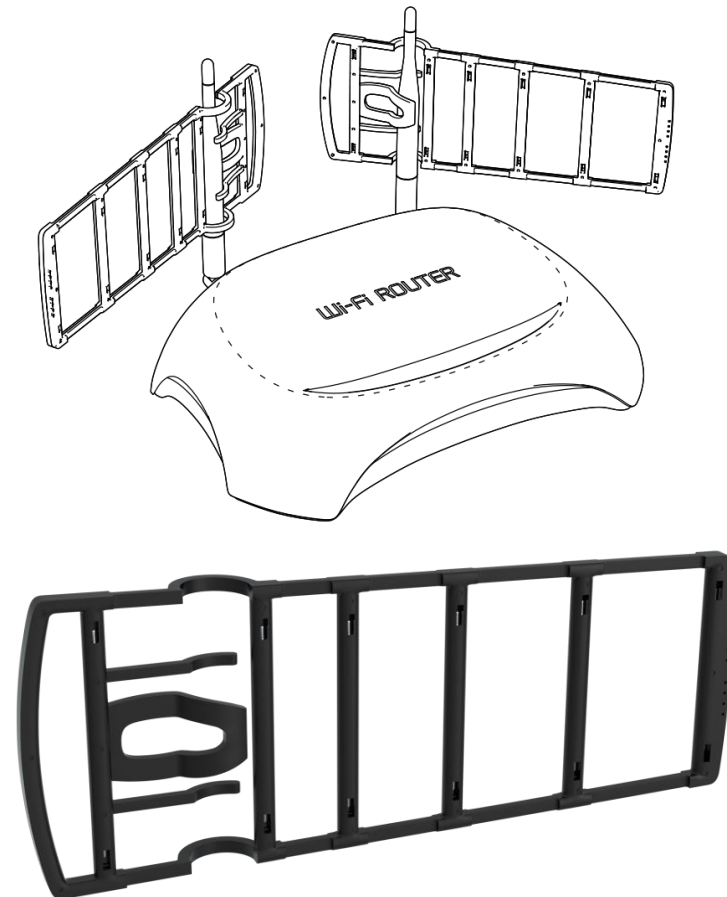

WiFiLADDER

WiFi Ladder is 7-element Yagi antenna. It has directional features and amplifies transmitted WiFi signal towards specified direction.

Dimensions of directors and distances between them are optimized in physical model; that enabled to reach better rates of WiFi signal gain.

IN THE APARTMENT

WiFiLADDER

WHY IT'S YOU WHO NEEDS IT

IT HELPS YOU TO COVER 'BLIND' WIFI AREAS

IT INCREASES WIFI ROUTERS OPERATING RANGE IN THE SELECTED DIRECTION UP TO 3 TIMES

IT IS SIMPLE AND RELIABLE DESIGN

WiFi LADDER ANTENNA EXTENSION DOES NOT HAVE WIRES AND IT IS NOT CONNECTED TO THE WALL SOCKET

IT IS SAFE AND LONG-LIFE

IT IS EASY TO MOUNT ONTO ROUTER ANTENNA. EASY TO TUNE

WiFiLADDER

EXCELLENT MARGINALITY AND ELEGANT APPEARANCE