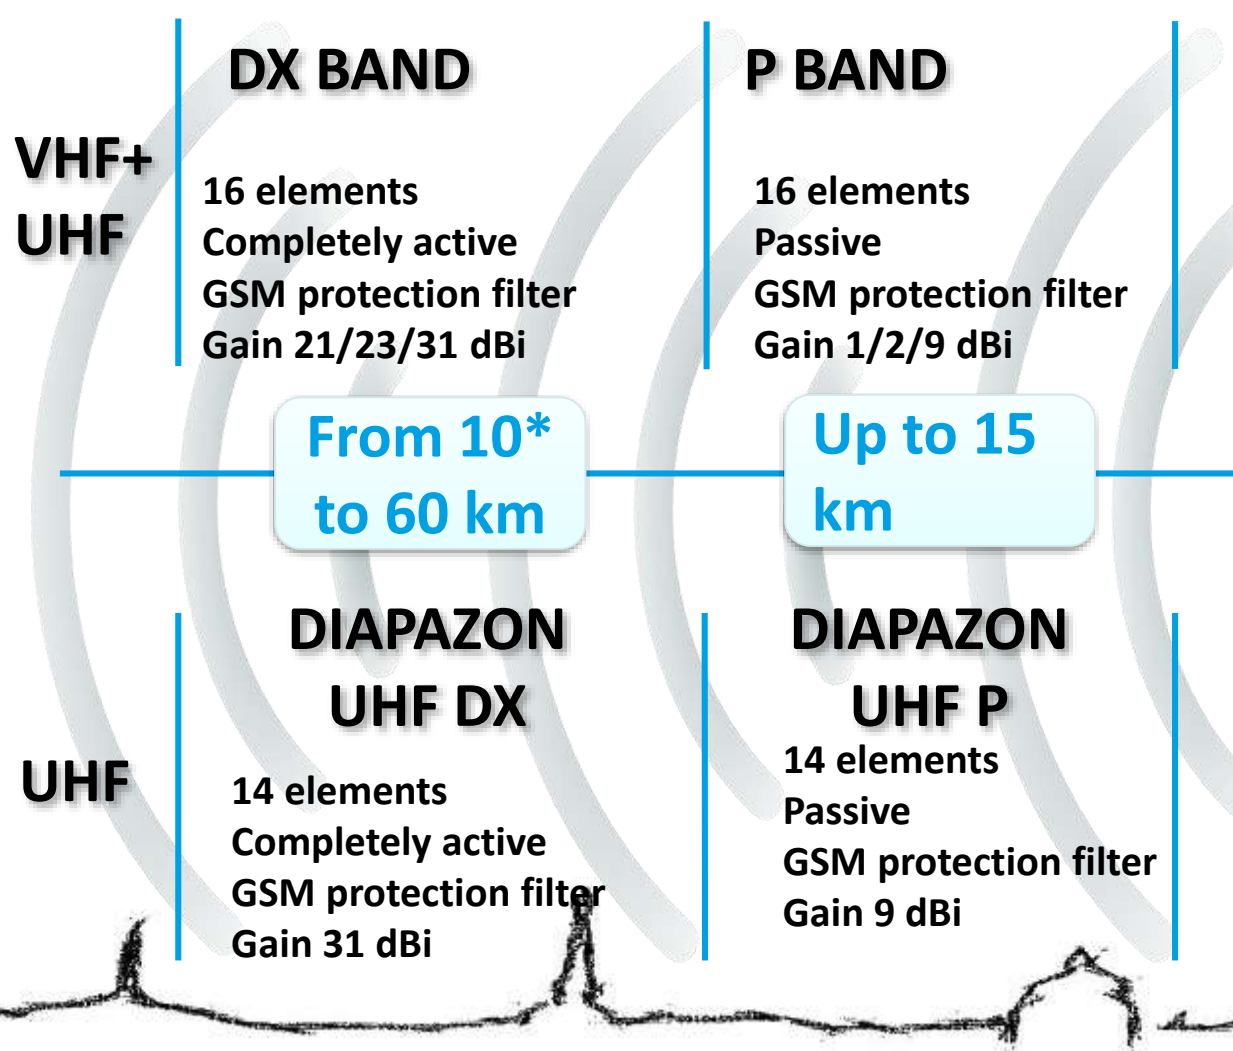

DIAPAZON - NEW ALUMINUM ANTENNA FAMILY

* - it is not recommended to use active antennas in close to TV tower areas