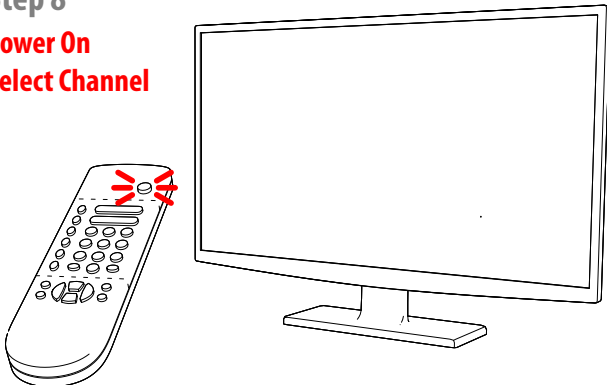

Antenna TV Outdoor REMO BAS BELKA USB

QUICK USER GUIDE

Thank you for choosing the antenna outdoor REMO BAS BELKA USB! It has been developed by a team of engineers determined to continue the tradition of excellence and innovation of REMO-Electronics products. The antenna REMO BAS BELKA USB is made of high-quality materials in accordance with thoroughly detailed design.

The antenna can be installed on any pole with a diameter up to 55mm or wall bracket. The antenna connects to the TV via cable RG-6/U with F-connector. Cable and connectors are purchased separately.

The antenna outdoor REMO BAS BELKA USB will provide high-quality reception of digital television DVB-T2 on the decimeter channels together with the modern TV sets or digital receiver.

Step 6

from the antenna

Step 7

Step 8

**Power On
Select Channel**

Step 9

Find max signal

Step 10

Find max signal

Finish

Great! You have installed the antenna and plugged it to the TV.
Note - the antenna receives power from the USB port of the TV that in our opinion a very comfortable and modern.

Nice watching your favorite TV shows!