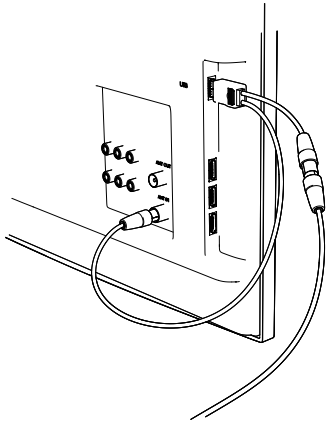

The antenna can be installed on any pole with a diameter up to 55mm or wall bracket. The antenna connects to the TV via cable RG-6/U with F-connector. Cable and connectors are purchased separately.

The antenna outdoor REMO BAS BELKA USB will provide high-quality reception of digital television DVB-T2 on the decimeter channels together with the modern TV sets or digital receiver.

Step 6

from the antenna

Step 7

Step 8

**Power On
Select Channel**

Step 9

Find max signal

Step 10

Find max signal

Finish

Great! You have installed the antenna and plugged it to the TV.
Note - the antenna receives power from the USB port of the TV that in our opinion a very comfortable and modern.

Nice watching your favorite TV shows!