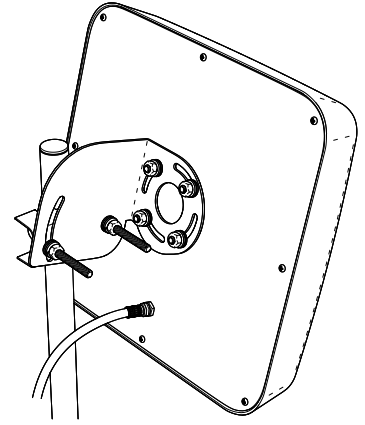

The antenna can be installed on any pole with a diameter up to 55mm or wall bracket. The antenna connects to the TV via cable RG-6/U with F-connector. Cable and connectors are purchased separately.

The antenna outdoor REMO BAS BELKA USB will provide high-quality reception of digital television DVB-T2 on the decimeter channels together with the modern TV sets or digital receiver.

Step 6

from the antenna

Step 7

Step 8

**Power On
Select Channel**

Step 9

Find max signal

Step 10

Find max signal

Finish

Great! You have installed the antenna and plugged it to the TV.
Note - the antenna receives power from the USB port of the TV that in our opinion a very comfortable and modern.

Nice watching your favorite TV shows!