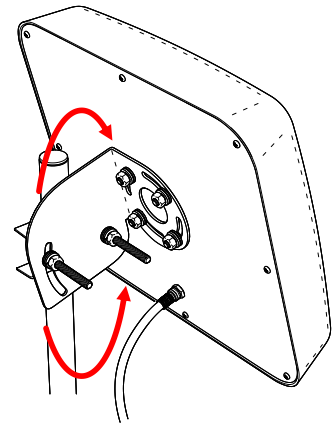

The antenna can be installed on any pole with a diameter up to 55mm or wall bracket. The antenna connects to the TV via cable RG-6/U with F-connector. Cable and connectors are purchased separately.

The antenna outdoor REMO BAS BELKA USB will provide high-quality reception of digital television DVB-T2 on the decimeter channels together with the modern TV sets or digital receiver.

Step 6

from the antenna

Step 7

Step 8

**Power On
Select Channel**

Step 9

Find max signal

Step 10

Find max signal

Finish

Great! You have installed the antenna and plugged it to the TV.
Note - the antenna receives power from the USB port of the TV that in our opinion a very comfortable and modern.

Nice watching your favorite TV shows!