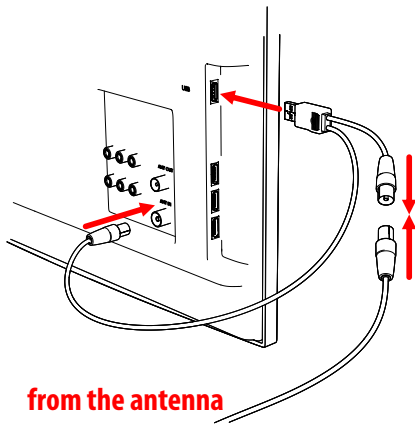

Step 6

from the antenna