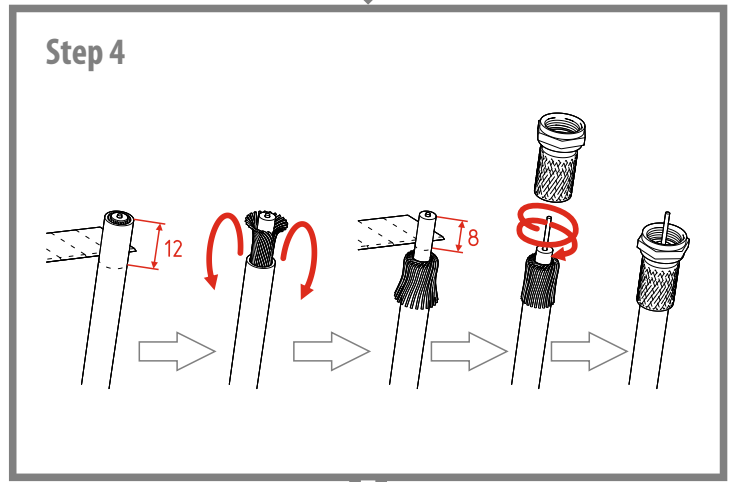

Antenna TV Outdoor REMO BAS BELKA USB

QUICK USER GUIDE

Thank you for choosing the antenna outdoor REMO BAS BELKA USB! It has been developed by a team of engineers determined to continue the tradition of excellence and innovation of REMO-Electronics products. The antenna REMO BAS BELKA USB is made of high-quality materials in accordance with thoroughly detailed design.

The antenna can be installed on any pole with a diameter up to 55mm or wall bracket. The antenna connects to the TV via cable RG-6/U with F-connector. Cable and connectors are purchased separately.

The antenna outdoor REMO BAS BELKA USB will provide high-quality reception of digital television DVB-T2 on the decimeter channels together with the modern TV sets or digital receiver.

Find max signal

Finish

Great! You have installed the antenna and plugged it to the TV.
Note - the antenna receives power from the USB port of the TV that in our opinion a very comfortable and modern.

Nice watching your favorite TV shows!