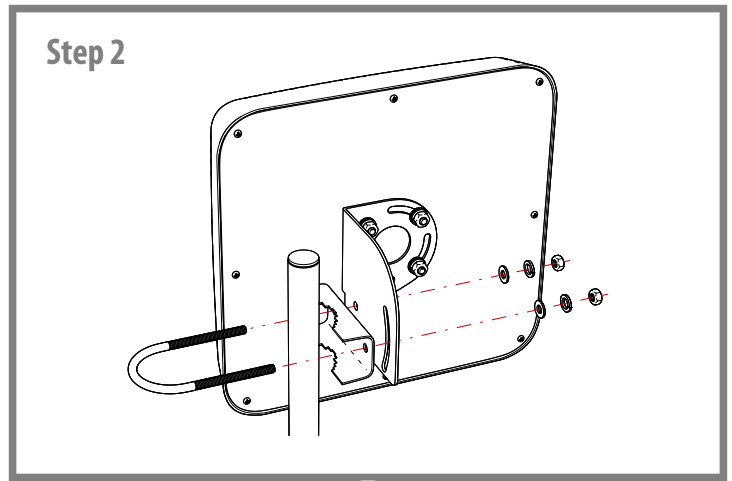

The antenna can be installed on any pole with a diameter up to 55mm or wall bracket. The antenna connects to the TV via cable RG-6/U with F-connector. Cable and connectors are purchased separately.

The antenna outdoor REMO BAS BELKA USB will provide high-quality reception of digital television DVB-T2 on the decimeter channels together with the modern TV sets or digital receiver.

Find max signal

Finish

Great! You have installed the antenna and plugged it to the TV.
Note - the antenna receives power from the USB port of the TV that in our opinion a very comfortable and modern.

Nice watching your favorite TV shows!