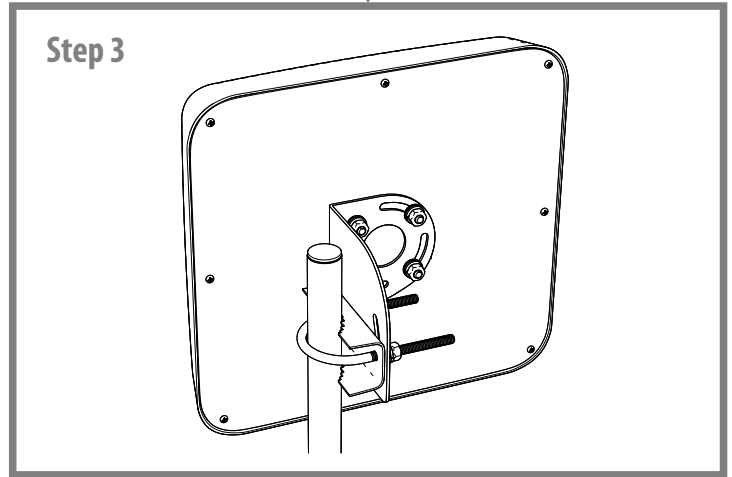

The antenna can be installed on any pole with a diameter up to 55mm or wall bracket. The antenna connects to the TV via cable RG-6/U with F-connector. Cable and connectors are purchased separately.

The antenna outdoor REMO BAS BELKA USB will provide high-quality reception of digital television DVB-T2 on the decimeter channels together with the modern TV sets or digital receiver.

Find max signal

Finish

Great! You have installed the antenna and plugged it to the TV.
Note - the antenna receives power from the USB port of the TV that in our opinion a very comfortable and modern.

Nice watching your favorite TV shows!