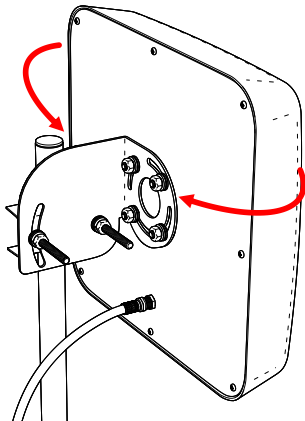

The antenna can be installed on any pole with a diameter up to 55mm or wall bracket. The antenna connects to the TV via cable RG-6/U with F-connector. Cable and connectors are purchased separately.

The antenna outdoor REMO BAS BELKA USB will provide high-quality reception of digital television DVB-T2 on the decimeter channels together with the modern TV sets or digital receiver.

Step 6

from the antenna

Step 7

Step 8

**Power On
Select Channel**

Step 9

Find max signal

Step 10

Find max signal

Finish

Great! You have installed the antenna and plugged it to the TV.
Note - the antenna receives power from the USB port of the TV that in our opinion a very comfortable and modern.

Nice watching your favorite TV shows!