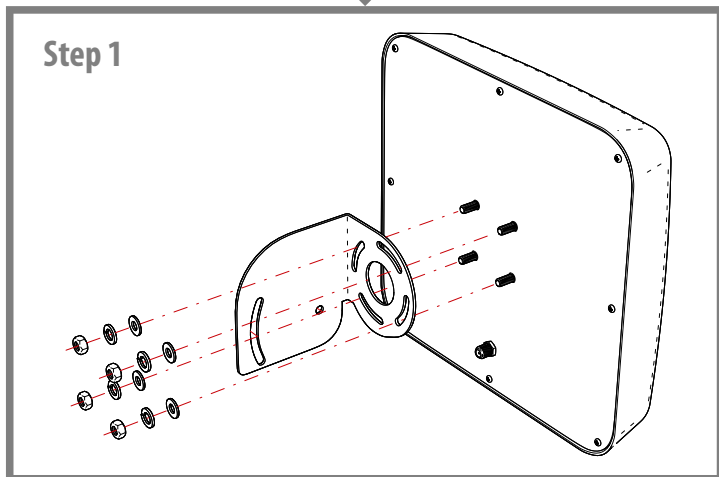

Antenna TV Outdoor REMO BAS BELKA USB

QUICK USER GUIDE

Thank you for choosing the antenna outdoor REMO BAS BELKA USB! It has been developed by a team of engineers determined to continue the tradition of excellence and innovation of REMO-Electronics products. The antenna REMO BAS BELKA USB is made of high-quality materials in accordance with thoroughly detailed design.

The antenna can be installed on any pole with a diameter up to 55mm or wall bracket. The antenna connects to the TV via cable RG-6/U with F-connector. Cable and connectors are purchased separately.

The antenna outdoor REMO BAS BELKA USB will provide high-quality reception of digital television DVB-T2 on the decimeter channels together with the modern TV sets or digital receiver.

Find max signal

Finish

Great! You have installed the antenna and plugged it to the TV.
Note - the antenna receives power from the USB port of the TV that in our opinion a very comfortable and modern.

Nice watching your favorite TV shows!