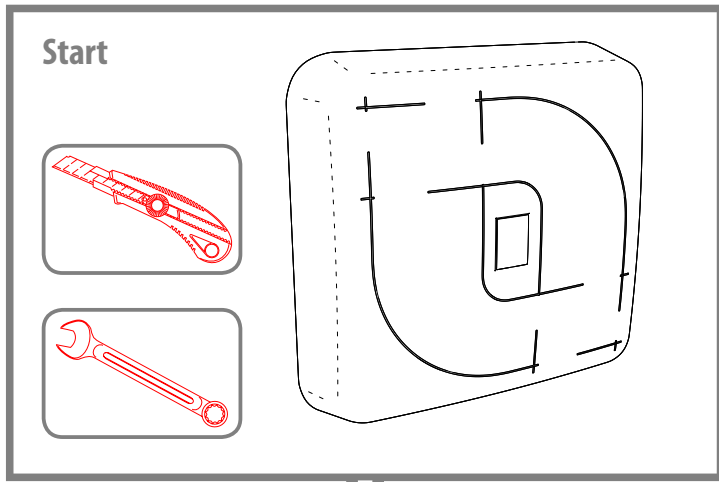

Antenna TV Outdoor REMO BAS BELKA USB

QUICK USER GUIDE

Thank you for choosing the antenna outdoor REMO BAS BELKA USB! It has been developed by a team of engineers determined to continue the tradition of excellence and innovation of REMO-Electronics products. The antenna REMO BAS BELKA USB is made of high-quality materials in accordance with thoroughly detailed design.

The antenna can be installed on any pole with a diameter up to 55mm or wall bracket. The antenna connects to the TV via cable RG-6/U with F-connector. Cable and connectors are purchased separately.

The antenna outdoor REMO BAS BELKA USB will provide high-quality reception of digital television DVB-T2 on the decimeter channels together with the modern TV sets or digital receiver.