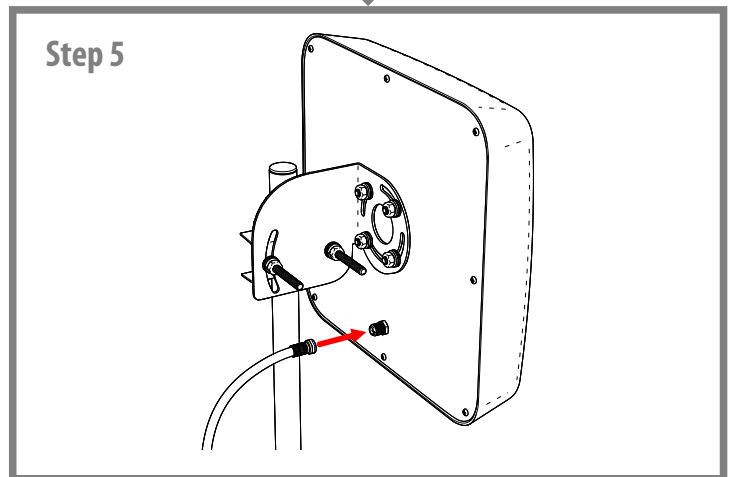

The antenna can be installed on any pole with a diameter up to 55mm or wall bracket. The antenna connects to the TV via cable RG-6/U with F-connector. Cable and connectors are purchased separately.

The antenna outdoor REMO BAS BELKA USB will provide high-quality reception of digital television DVB-T2 on the decimeter channels together with the modern TV sets or digital receiver.

Find max signal

Finish

Great! You have installed the antenna and plugged it to the TV.
Note - the antenna receives power from the USB port of the TV that in our opinion a very comfortable and modern.

Nice watching your favorite TV shows!